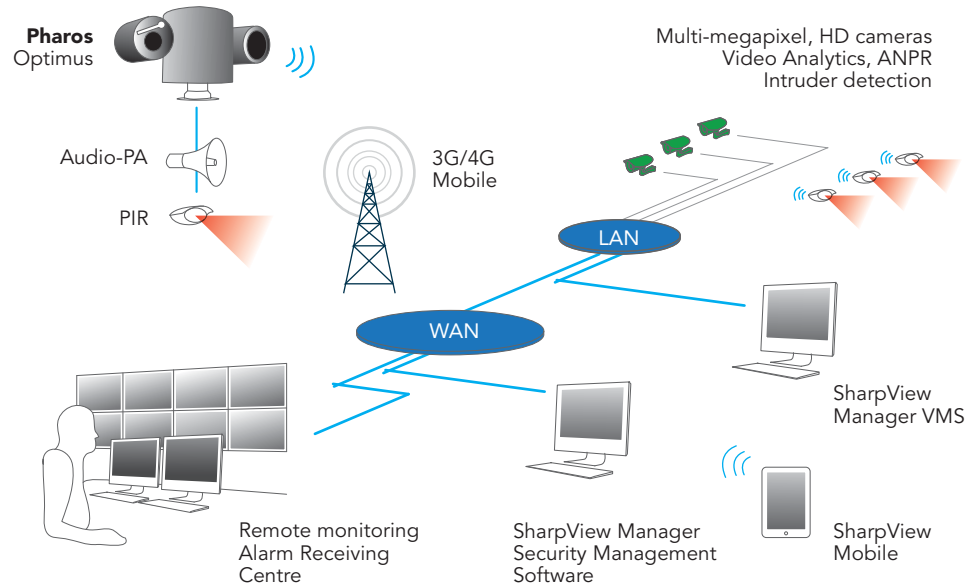

Applications:

- Building and construction sites
- City centres, housing estates
- Trackside on railways,
- Perimeter protection
- Major events; concerts, parades, etc.
- Highways and traffic monitoring
- Anti-Social Behaviour, Fly tipping
- Secure plant and equipment at large sites

Benefits:

- Crime prevention at a fraction of the price of manned guarding
- Monitor hotspots and relocate without major installation costs
- Gather vital video evidence at crime scenes in HD, MegaPixel quality
- Single access point for whole site security

Specifications:

Integrated SharpView Micro NVR with Full HD1080p camera and wireless router (WiFi, 3G, 4G, ADSL)

- Full 360° continuous pan, 320° tilt
- Maximum slew speed of 180°/s
- Record multiple HD cameras
- Integrate alarms, barriers, PA audio
- 32W typical power consumption (with single HD1080p module)
- Mains or 19-24VDC battery operated
- IP68 weatherproof, exceptional protection against corrosion
- Anodised Aluminium Enclosure
- Vandal resistant
- Extended temperature (-30°C to +55°C)

EyeLynx Limited

Trident Court,
One Oakcroft Road,
Chessington,
Surrey,
KT9 1RH, U.K

- +44 203 044 2905
- www.eyelynx.com
- sales@eyelynx.com

EyeLynx
Gather Video Intelligence Anywhere

Pharos™ Optimus ALL-IN-ONE Wireless Rapid Deployment CCTV

Pharos™ Optimus Wireless Rapid Deployment CCTV

Designed for the toughest environments, built to last