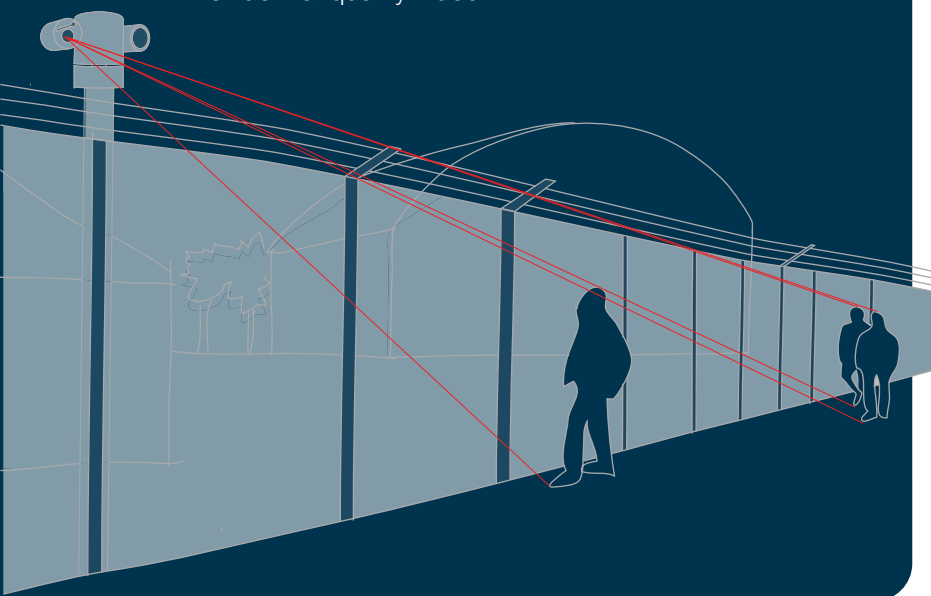

EyeLynx

Gather Video Intelligence Anywhere

Wireless Rapid Deployment CCTV

Precision engineering integrated with SharpView makes Optimus the highest performance video security system

- Secure large sites and major events
- Gather vital evidence at crime scenes
- Protect property and prevent theft
- Always looking, totally reliable, indisputable
- HD evidential quality video

Pharos™

Optimus

When only the best will do. Optimus sits at the top of the tree in the Pharos line up from EyeLynx.

Optimus transmits video to any CCTV monitoring and alarm receiving centre using WiFi, 3G and 4G or ADSL, whilst recording in HD, MegaPixel quality. Includes alarm inputs for intruder alerts and audio for sending warnings from the monitoring centre.